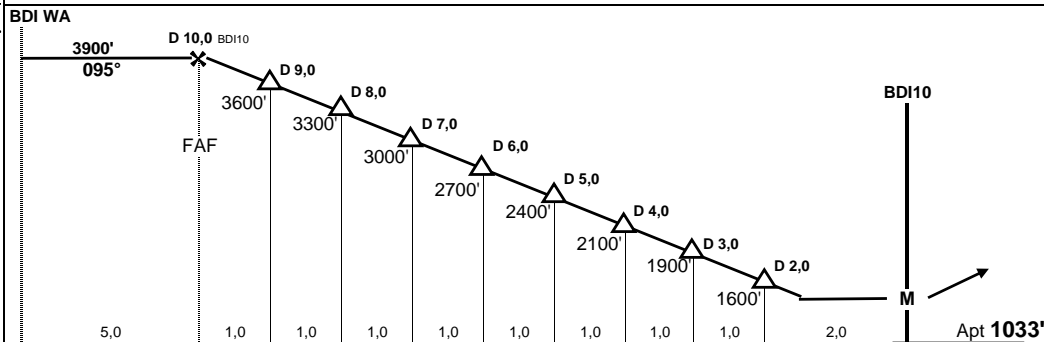

2AG OPS : 128,70 VHF 8970 HF

3900'
25Nm

MSA BDI10
(WPT)

Wpt	Final Apch Crs	MDA (H)	Apt Elev	Rwy Lenght	Texture
BDI 10	095°	1500' (463)	1033'	1200 m 3930'	LTR

Missed App : Climb STRAGHT AHEAD to 2000' , then turn LEFT climbing to 3900' to rejoin BDI WA

altitude setting
may be available
through M'vengué app
on 118,20 vhf

VFR USE ONLY

Not To Scale

BDI 10 S 00° 44' 800 / E 012° 57' 600

BDI WA Radial 275° from BDI10, 15 Nm

Gnd speed-Kts	70	90	100	120	140	160
Descent gradient 5,0%	350 fpm	450 fpm	500 fpm	600 fpm	700 fpm	800 fpm
FAF to Mapt	08:34	06:40	06:00	05:00	04:17	03:45