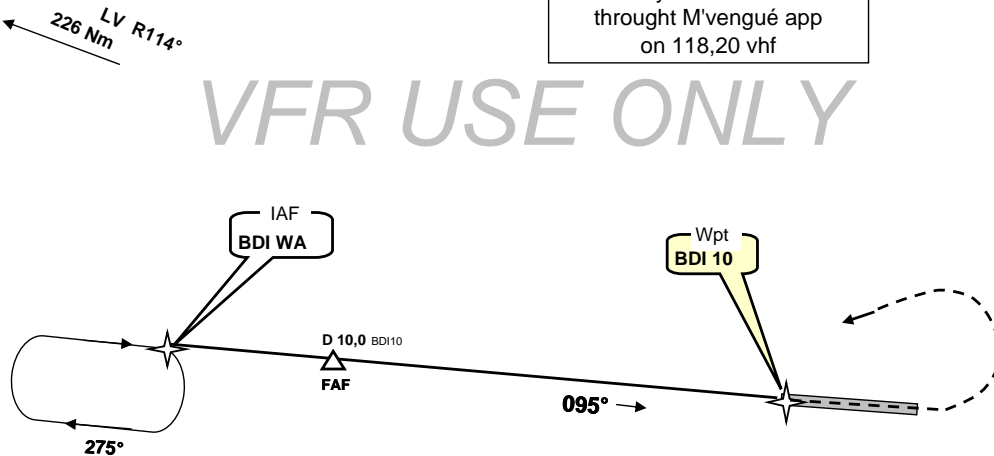

2AG OPS : 128,70 VHF 8970 HF

3900'
25Nm

MSA BDI10
(WPT)

Wpt	Final Apch Crs	MDA (H)	Apt Elev	Rwy Lenght	Texture
BDI 10	095°	1500' (463)	1033'	1200 m 3930'	LTR

Missed App : Climb STRAGHT AHEAD to 2000' , then turn LEFT climbing to 3900' to rejoin BDI WA

altitude setting
may be available
through M'vengué app
on 118,20 vhf

VFR USE ONLY

Not To Scale

BDI 10 S 00° 44' 800 / E 012° 57' 600

BDI WA Radial 275° from BDI10, 15 Nm

Gnd speed-Kts	70	90	100	120	140	160
Descent gradient 5,0%	350 fpm	450 fpm	500 fpm	600 fpm	700 fpm	800 fpm
FAF to Mapt	08:34	06:40	06:00	05:00	04:17	03:45

CIRCLE TO LAND

MDA (H) 1500 (467)

NIGHT: Not Authorized

Change : Provisionnal BDI10 coordinates