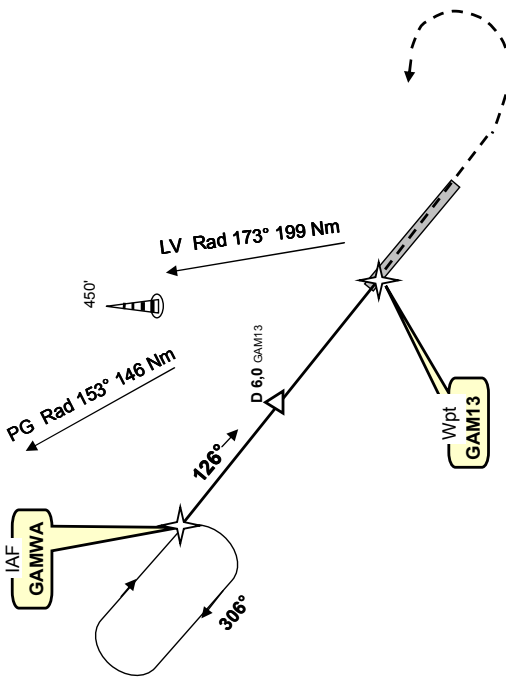

**FOGX
GAM**

AIP Makaya
22-aout-09

Gamba , GABON
GPS Rwy 13

Auto Info 118,10 / Brazza 8903 HF, 128,9 VHF		Alt set with Gamba Info: 119,0	
2AG OPS		128,70 VHF	8970 HF
Wpt	Final Apch Crs	MDA (H)	Rwy Texture
GAM13	126°	400' (370')	Macadam
		30'	1800 m 5900'

MSA GAM13
Wpt

Missed App : Climb STRAIGHT AHEAD to 1200' then turn LEFT climbing to 1800' to rejoin GAM13

VFR USE ONLY