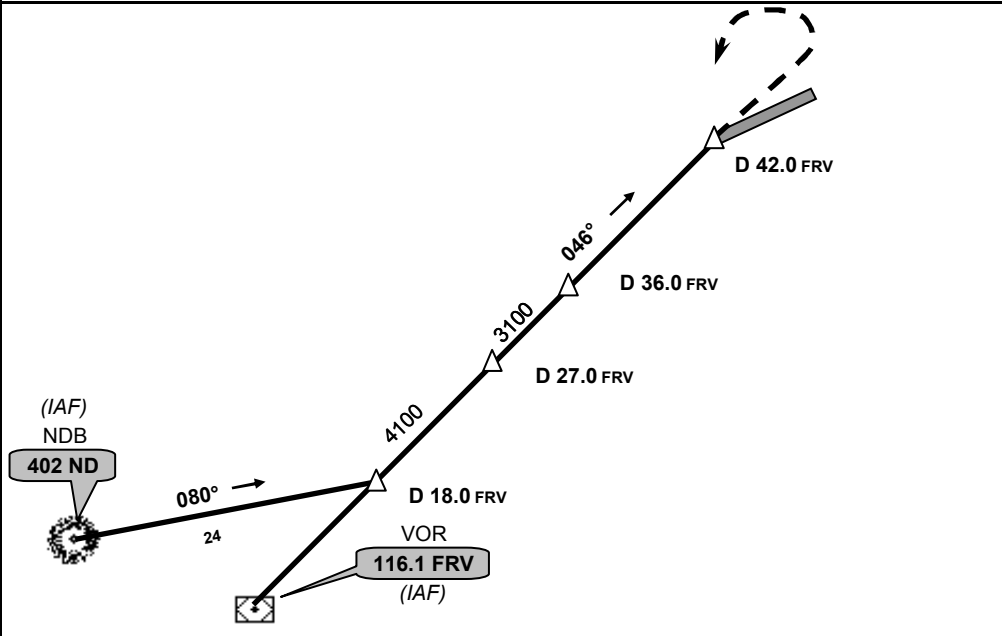

**FOGA**

*AIP Makaya*

**AKIENI, GABON**

AKE

**05-Oct-08**

GPS or VOR Rwy 06

Mvengué Tower 118.2 MHz		Auto Info 118.1 MHz			
Wpt	Final Apch Crs	MDA(H)	Apt Elev	Rwy Length	Texture
FRV	046°	2200' (720')	1480'	1800 m	LATERITE

**Missed App:** Climb STRAIGHT AHEAD to 3500', then turn LEFT climbing to 4100' to rejoin FRV.

<b>FRV VOR</b>	S 01°39.2' / E 013°26.6'					
<b>ND NDB</b>	S 01°31.9' / E 013°15.8'					
<b>AKIENI</b>	S 01°08.4' / E 013°54.2' (approximate -- do not use raw)					
Gnd speed - Kts	70	90	100	120	140	160
Descent gradient 5.0%	350	450	500	600	700	800
MAP at D 42.0 FRV	5:09	4:00	3:36	3:00	2:32	2:16

STRAIGHT-IN-LANDING  
RWY 06  
**MDA(H) 2200' (720')**  
NIGHT: Not Authorized

Changes: descent profile

Contact: sebgrandclément@yahoo.com

Sébastien Grand-Clément 2008 ©