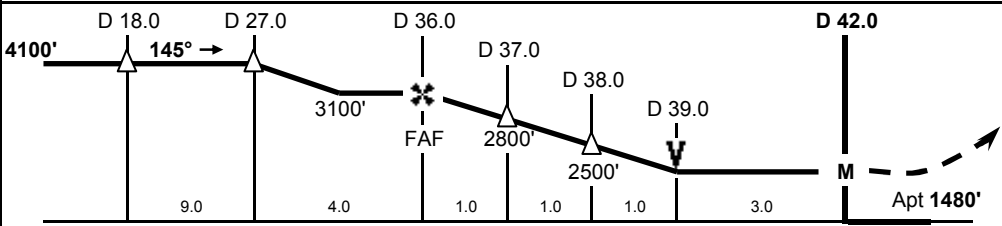

**FOGA**

*AIP Makaya*

**AKIENI, GABON**

AKE

**05-Oct-08**

GPS or VOR Rwy 06

Mvengué Tower 118.2 MHz		Auto Info 118.1 MHz			
Wpt	Final Apch Crs	MDA(H)	Apt Elev	Rwy Length	Texture
FRV	046°	2200' (720')	1480'	1800 m	LATERITE

**Missed App:** Climb STRAIGHT AHEAD to 3500', then turn LEFT climbing to 4100' to rejoin FRV.

<b>FRV VOR</b>	S 01°39.2' / E 013°26.6'					
<b>ND NDB</b>	S 01°31.9' / E 013°15.8'					
<b>AKIENI</b>	S 01°08.4' / E 013°54.2' (approximate -- do not use raw)					
Gnd speed - Kts	70	90	100	120	140	160
Descent gradient 5.0%	350	450	500	600	700	800
MAP at D 42.0 FRV	5:09	4:00	3:36	3:00	2:32	2:16

STRAIGHT-IN-LANDING  
RWY 06  
**MDA(H) 2200' (720')**  
NIGHT: Not Authorized

Changes: descent profile

Contact: sebgrandclément@yahoo.com

Sébastien Grand-Clément 2008 ©