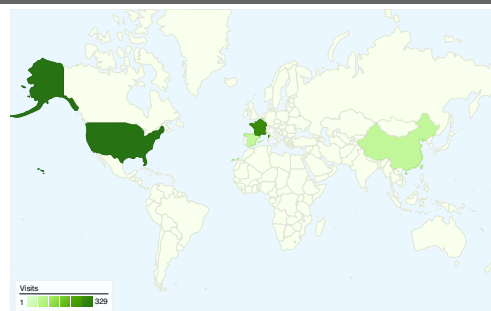

Site Usage

1,163 Visits

55.46% Bounce Rate

3,254 Page Views

00:02:06 Avg. Time on Site

2.80 Pages/Visit

67.84% % New Visits

Visitors Overview

Visitors
838

Map Overlay

Traffic Sources Overview

- **Referring Sites**
774.00 (66.55%)
- **Search Engines**
320.00 (27.52%)
- **Direct Traffic**
69.00 (5.93%)

Content Overview

Pages	Page Views	% Page Views
/	1,055	32.42%
/rubrique,radecs,37134.html	170	5.22%
/rubrique,radiation-	152	4.67%
/rubrique,proceedings,39401.h	133	4.09%
/rubrique,radiation-	120	3.69%

Traffic Sources Overview

Comparing to: Site

All traffic sources sent a total of 1,163 visits

5.93% Direct Traffic

66.55% Referring Sites

27.52% Search Engines

- **Referring Sites**
774.00 (66.55%)
- **Search Engines**
320.00 (27.52%)
- **Direct Traffic**
69.00 (5.93%)

1,163 visits came from 45 countries/territories

Site Usage

Country/Territory	Visits	Pages/Visit	Avg. Time on Site	% New Visits	Bounce Rate
United States	329	2.51	00:01:44	75.38%	59.57%
France	281	3.00	00:02:17	53.02%	49.82%
Belgium	62	3.13	00:01:16	58.06%	59.68%
China	59	3.03	00:04:28	71.19%	55.93%
Spain	57	2.04	00:02:06	50.88%	64.91%
Italy	55	3.11	00:02:37	80.00%	52.73%
Germany	46	2.70	00:01:29	58.70%	36.96%
United Kingdom	39	2.82	00:01:54	84.62%	58.97%
Japan	33	2.30	00:01:23	57.58%	60.61%
Russia	31	3.32	00:01:56	70.97%	45.16%