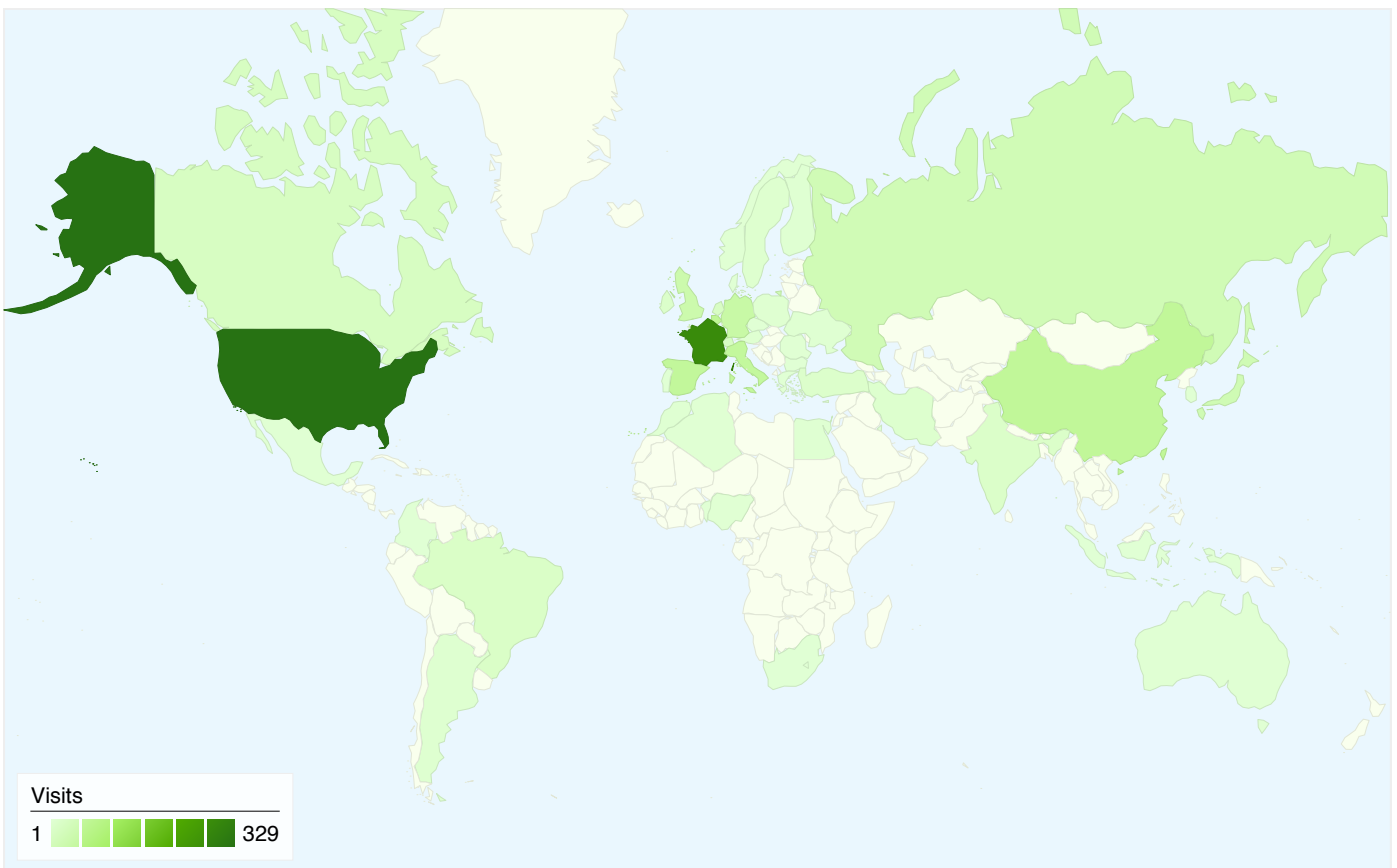

838 people visited this site

 **1,163** Visits

 **838** Absolute Unique Visitors

 **3,254** Page Views

 **2.80** Average Page Views

 **00:02:06** Time on Site

 **55.46%** Bounce Rate

 **67.84%** New Visits

Traffic Sources Overview

Comparing to: Site

All traffic sources sent a total of 1,163 visits

5.93% Direct Traffic

66.55% Referring Sites

27.52% Search Engines

- **Referring Sites**
774.00 (66.55%)
- **Search Engines**
320.00 (27.52%)
- **Direct Traffic**
69.00 (5.93%)

1,163 visits came from 45 countries/territories

Site Usage

Country/Territory	Visits	Pages/Visit	Avg. Time on Site	% New Visits	Bounce Rate
United States	329	2.51	00:01:44	75.38%	59.57%
France	281	3.00	00:02:17	53.02%	49.82%
Belgium	62	3.13	00:01:16	58.06%	59.68%
China	59	3.03	00:04:28	71.19%	55.93%
Spain	57	2.04	00:02:06	50.88%	64.91%
Italy	55	3.11	00:02:37	80.00%	52.73%
Germany	46	2.70	00:01:29	58.70%	36.96%
United Kingdom	39	2.82	00:01:54	84.62%	58.97%
Japan	33	2.30	00:01:23	57.58%	60.61%
Russia	31	3.32	00:01:56	70.97%	45.16%