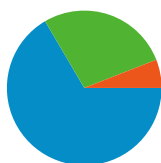

Traffic Sources Overview

- **Referring Sites**
  774.00 (66.55%)
- **Search Engines**
  320.00 (27.52%)
- **Direct Traffic**
  69.00 (5.93%)

Content Overview

Pages	Page Views	% Page Views
/	1,055	32.42%
/rubrique,radecs,37134.html	170	5.22%
/rubrique,radiation-	152	4.67%
/rubrique,proceedings,39401.h	133	4.09%
/rubrique,radiation-	120	3.69%