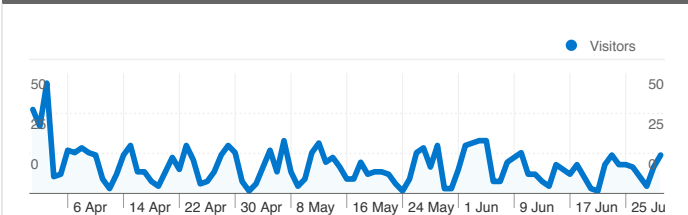

Site Usage

1,163 Visits

55.46% Bounce Rate

3,254 Page Views

00:02:06 Avg. Time on Site

2.80 Pages/Visit

67.84% % New Visits

Visitors Overview

838 people visited this site

 **1,163** Visits

 **838** Absolute Unique Visitors

 **3,254** Page Views

 **2.80** Average Page Views

 **00:02:06** Time on Site

 **55.46%** Bounce Rate

 **67.84%** New Visits

1,163 visits came from 45 countries/territories

Site Usage

Country/Territory	Visits	Pages/Visit	Avg. Time on Site	% New Visits	Bounce Rate
United States	329	2.51	00:01:44	75.38%	59.57%
France	281	3.00	00:02:17	53.02%	49.82%
Belgium	62	3.13	00:01:16	58.06%	59.68%
China	59	3.03	00:04:28	71.19%	55.93%
Spain	57	2.04	00:02:06	50.88%	64.91%
Italy	55	3.11	00:02:37	80.00%	52.73%
Germany	46	2.70	00:01:29	58.70%	36.96%
United Kingdom	39	2.82	00:01:54	84.62%	58.97%
Japan	33	2.30	00:01:23	57.58%	60.61%
Russia	31	3.32	00:01:56	70.97%	45.16%