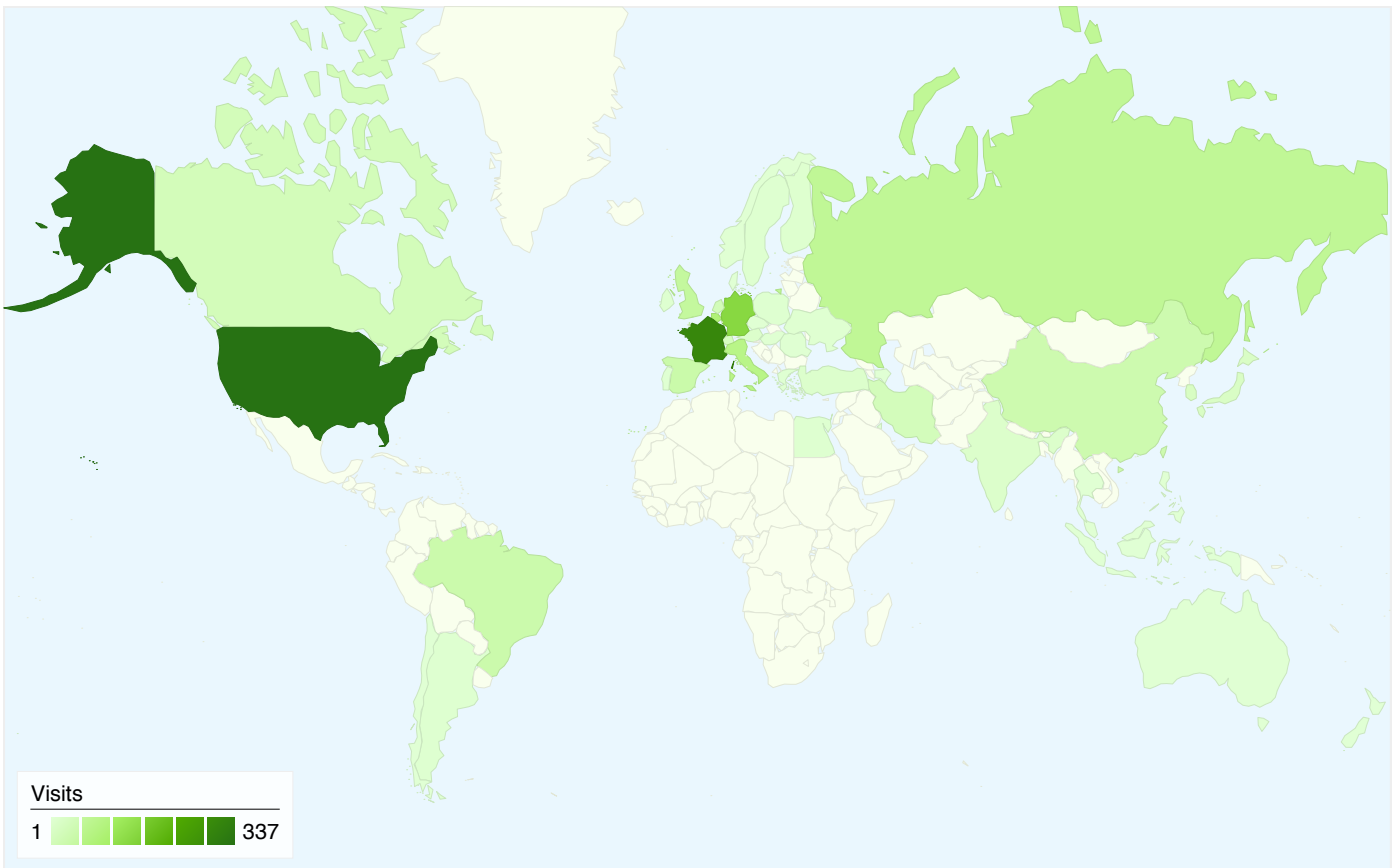

997 people visited this site

 **1,440** Visits

 **997** Absolute Unique Visitors

 **3,949** Page Views

 **2.74** Average Page Views

 **00:02:05** Time on Site

 **56.81%** Bounce Rate

 **64.24%** New Visits

Traffic Sources Overview

Comparing to: Site

All traffic sources sent a total of 1,440 visits

8.33% Direct Traffic

73.19% Referring Sites

18.47% Search Engines

- **Referring Sites**
1,054.00 (73.19%)
- **Search Engines**
266.00 (18.47%)
- **Direct Traffic**
120.00 (8.33%)

Top Traffic Sources

Sources	Visits	% visits
radecs.org (referral)	737	51.18%
google (organic)	220	15.28%
nsrec.com (referral)	213	14.79%
(direct) ((none))	120	8.33%
conference-service.com	43	2.99%

Keywords	Visits	% visits
radecs 2010	58	21.80%
ralfday 2009	14	5.26%
nsrec 2009	12	4.51%
radecs 2009	12	4.51%
radec 2009	8	3.01%

1,440 visits came from 47 countries/territories

Site Usage

Country/Territory	Visits	Pages/Visit	Avg. Time on Site	% New Visits	Bounce Rate
United States	337	2.42	00:01:32	76.26%	59.64%
France	295	2.93	00:02:25	58.64%	55.25%
Germany	152	2.21	00:01:57	26.32%	66.45%
Belgium	94	2.52	00:02:05	56.38%	60.64%
Italy	77	2.55	00:01:10	71.43%	62.34%
Russia	63	2.76	00:03:27	53.97%	49.21%
United Kingdom	55	2.93	00:02:17	81.82%	58.18%
Spain	43	3.65	00:02:04	72.09%	46.51%
Brazil	41	1.73	00:00:57	29.27%	63.41%
China	38	2.32	00:03:35	84.21%	60.53%