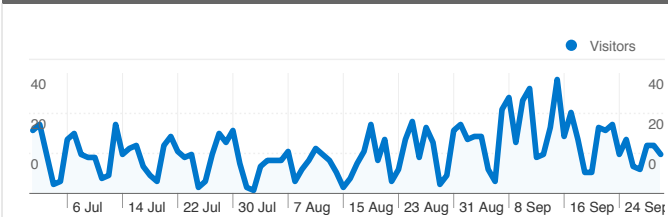

Site Usage

1,440 Visits

56.81% Bounce Rate

3,949 Page Views

00:02:05 Avg. Time on Site

2.74 Pages/Visit

64.24% % New Visits

Visitors Overview

997 people visited this site

 **1,440** Visits

 **997** Absolute Unique Visitors

 **3,949** Page Views

 **2.74** Average Page Views

 **00:02:05** Time on Site

 **56.81%** Bounce Rate

 **64.24%** New Visits

1,440 visits came from 47 countries/territories

Site Usage

Country/Territory	Visits	Pages/Visit	Avg. Time on Site	% New Visits	Bounce Rate
United States	337	2.42	00:01:32	76.26%	59.64%
France	295	2.93	00:02:25	58.64%	55.25%
Germany	152	2.21	00:01:57	26.32%	66.45%
Belgium	94	2.52	00:02:05	56.38%	60.64%
Italy	77	2.55	00:01:10	71.43%	62.34%
Russia	63	2.76	00:03:27	53.97%	49.21%
United Kingdom	55	2.93	00:02:17	81.82%	58.18%
Spain	43	3.65	00:02:04	72.09%	46.51%
Brazil	41	1.73	00:00:57	29.27%	63.41%
China	38	2.32	00:03:35	84.21%	60.53%