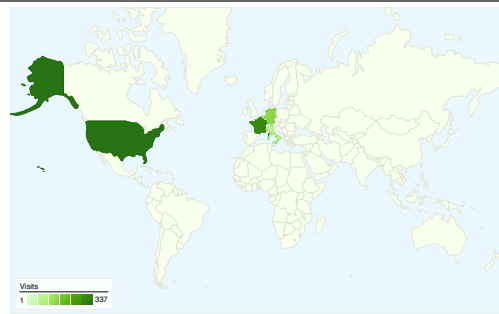

Site Usage

1,440 Visits

56.81% Bounce Rate

3,949 Page Views

00:02:05 Avg. Time on Site

2.74 Pages/Visit

64.24% % New Visits

Visitors Overview

Visitors
997

Map Overlay

Traffic Sources Overview

- **Referring Sites**
1,054.00 (73.19%)
- **Search Engines**
266.00 (18.47%)
- **Direct Traffic**
120.00 (8.33%)

Content Overview

Pages	Page Views	% Page Views
/	1,300	32.92%
/rubrique,radecs,37134.html	315	7.98%
/rubrique,proceedings,39401.h	162	4.10%
/rubrique,radiation-	146	3.70%
/rubrique,chairmen-	141	3.57%

Traffic Sources Overview

Comparing to: Site

All traffic sources sent a total of 1,440 visits

8.33% Direct Traffic

73.19% Referring Sites

18.47% Search Engines

- **Referring Sites**
1,054.00 (73.19%)
- **Search Engines**
266.00 (18.47%)
- **Direct Traffic**
120.00 (8.33%)

1,440 visits came from 47 countries/territories

Site Usage

Country/Territory	Visits	Pages/Visit	Avg. Time on Site	% New Visits	Bounce Rate
United States	337	2.42	00:01:32	76.26%	59.64%
France	295	2.93	00:02:25	58.64%	55.25%
Germany	152	2.21	00:01:57	26.32%	66.45%
Belgium	94	2.52	00:02:05	56.38%	60.64%
Italy	77	2.55	00:01:10	71.43%	62.34%
Russia	63	2.76	00:03:27	53.97%	49.21%
United Kingdom	55	2.93	00:02:17	81.82%	58.18%
Spain	43	3.65	00:02:04	72.09%	46.51%
Brazil	41	1.73	00:00:57	29.27%	63.41%
China	38	2.32	00:03:35	84.21%	60.53%