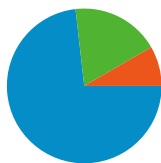

Traffic Sources Overview

- **Referring Sites**
  1,054.00 (73.19%)
- **Search Engines**
  266.00 (18.47%)
- **Direct Traffic**
  120.00 (8.33%)

Content Overview

Pages	Page Views	% Page Views
/	1,300	32.92%
/rubrique,radecs,37134.html	315	7.98%
/rubrique,proceedings,39401.h	162	4.10%
/rubrique,radiation-	146	3.70%
/rubrique,chairmen-	141	3.57%