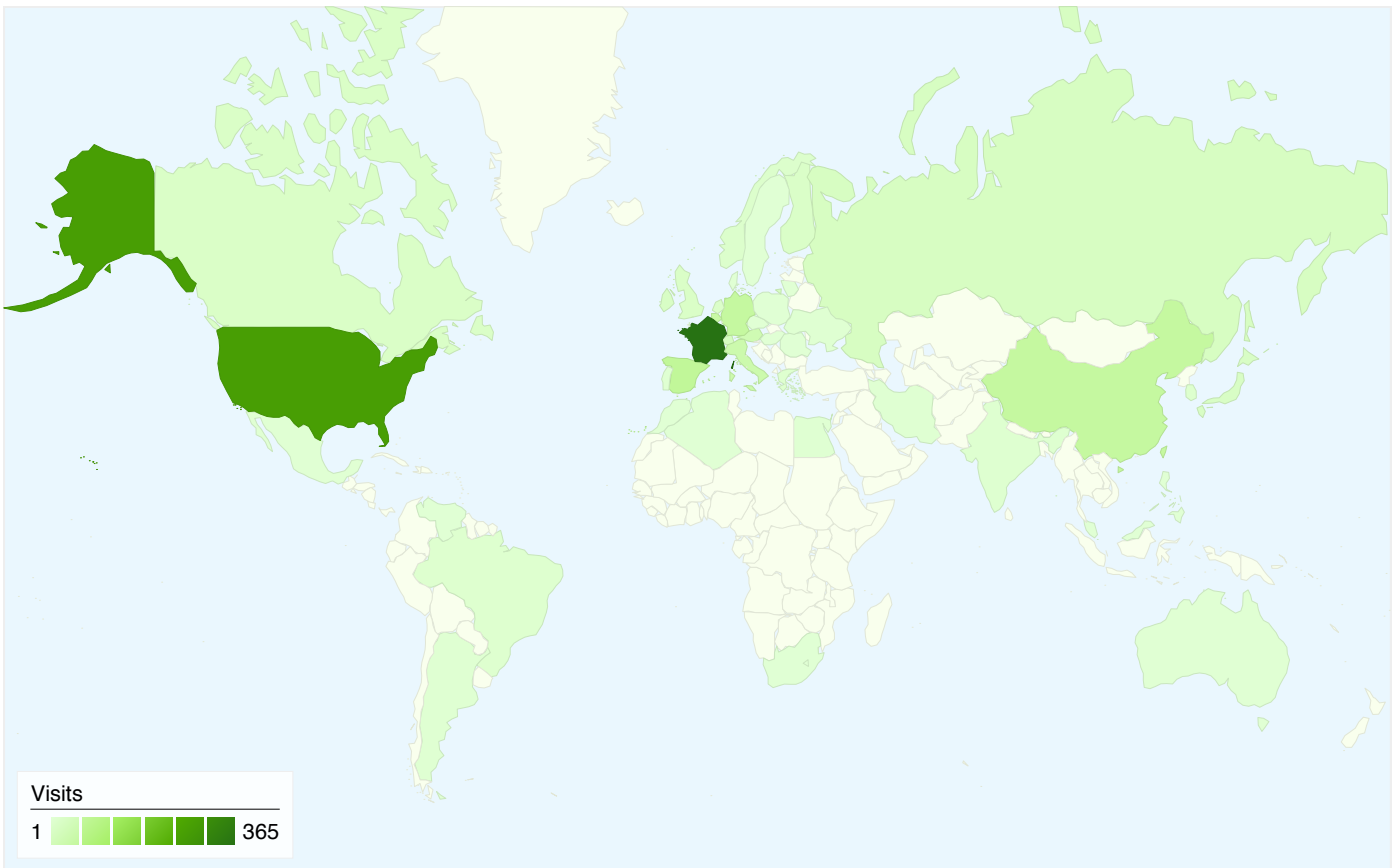

833 people visited this site

1,180 Visits

833 Absolute Unique Visitors

3,969 Page Views

3.36 Average Page Views

00:02:38 Time on Site

48.47% Bounce Rate

69.24% New Visits

All traffic sources sent a total of 1,180 visits

 6.86% Direct Traffic

 52.03% Referring Sites

 41.10% Search Engines

- **Referring Sites**
614.00 (52.03%)
- **Search Engines**
485.00 (41.10%)
- **Direct Traffic**
81.00 (6.86%)

1,180 visits came from 45 countries/territories

Site Usage

Country/Territory	Visits	Pages/Visit	Avg. Time on Site	% New Visits	Bounce Rate
France	365	4.67	00:03:25	58.63%	38.36%
United States	270	2.34	00:01:37	78.15%	58.52%
Spain	65	2.71	00:01:28	69.23%	43.08%
Germany	57	4.14	00:03:37	47.37%	57.89%
China	57	2.58	00:02:33	70.18%	45.61%
Belgium	52	3.35	00:03:20	69.23%	42.31%
Italy	43	2.00	00:00:50	74.42%	62.79%
Austria	37	4.24	00:07:22	37.84%	40.54%
Switzerland	23	3.00	00:02:08	69.57%	56.52%
Russia	21	2.19	00:01:31	95.24%	42.86%