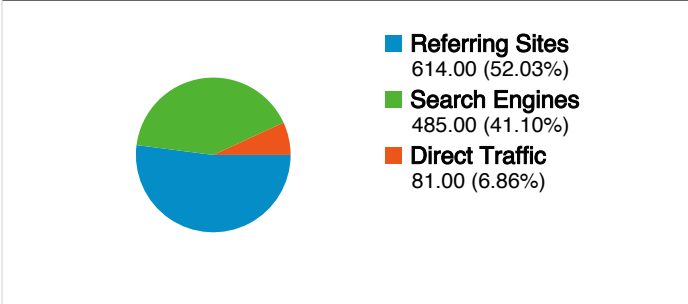

Traffic Sources Overview

Content Overview

Pages	Page Views	% Page Views
/	955	24.06%
/accueil.html	625	15.75%
/zonemembre.html	194	4.89%
/rubrique,radecs,37134.html	185	4.66%
/rubrique,radiation-	117	2.95%