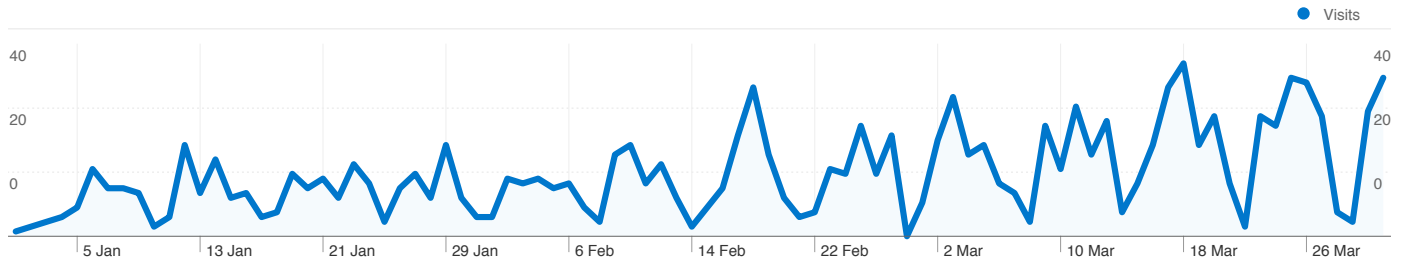

All traffic sources sent a total of 1,180 visits

6.86% Direct Traffic

52.03% Referring Sites

41.10% Search Engines

- **Referring Sites**
  614.00 (52.03%)
- **Search Engines**
  485.00 (41.10%)
- **Direct Traffic**
  81.00 (6.86%)

Top Traffic Sources

Sources	Visits	% visits
google (organic)	464	39.32%
radecs.org (referral)	376	31.86%
radecs.e-monsite.com	162	13.73%
(direct) ((none))	81	6.86%
nsrec.com (referral)	40	3.39%

Keywords	Visits	% visits
radecs	244	50.31%
single event effects	16	3.30%
radecs 2009	11	2.27%
radecs 09	9	1.86%
radfac 09	6	1.24%