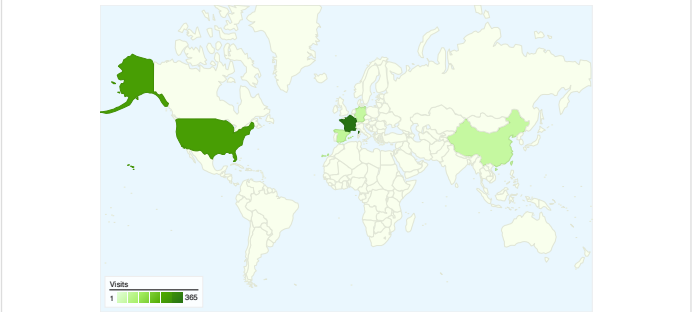

Map Overlay