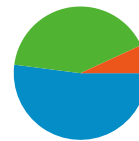

Technical Profile

Browser	Visits	% visits	Connection Speed	Visits	% visits
Firefox	574	48.64%	Unknown	442	37.46%
Internet Explorer	504	42.71%	T1	367	31.10%
Mozilla	39	3.31%	DSL	223	18.90%
Chrome	24	2.03%	Dialup	76	6.44%
Safari	20	1.69%	Cable	70	5.93%

All traffic sources sent a total of 1,180 visits

 6.86% Direct Traffic

 52.03% Referring Sites

 41.10% Search Engines

- **Referring Sites**
614.00 (52.03%)
- **Search Engines**
485.00 (41.10%)
- **Direct Traffic**
81.00 (6.86%)