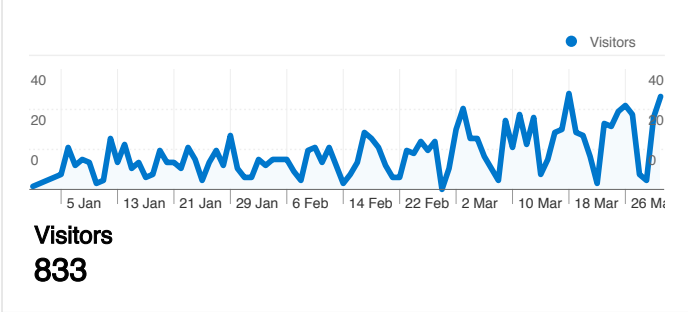

Site Usage

1,180 Visits

48.47% Bounce Rate

3,969 Page Views

00:02:38 Avg. Time on Site

3.36 Pages/Visit

69.24% % New Visits

Visitors Overview

833 people visited this site

1,180 Visits

833 Absolute Unique Visitors

3,969 Page Views

3.36 Average Page Views

00:02:38 Time on Site

48.47% Bounce Rate

69.24% New Visits

1,180 visits came from 45 countries/territories

Site Usage

Country/Territory	Visits	Pages/Visit	Avg. Time on Site	% New Visits	Bounce Rate
France	365	4.67	00:03:25	58.63%	38.36%
United States	270	2.34	00:01:37	78.15%	58.52%
Spain	65	2.71	00:01:28	69.23%	43.08%
Germany	57	4.14	00:03:37	47.37%	57.89%
China	57	2.58	00:02:33	70.18%	45.61%
Belgium	52	3.35	00:03:20	69.23%	42.31%
Italy	43	2.00	00:00:50	74.42%	62.79%
Austria	37	4.24	00:07:22	37.84%	40.54%
Switzerland	23	3.00	00:02:08	69.57%	56.52%
Russia	21	2.19	00:01:31	95.24%	42.86%

1 - 10 of 45

Pages on this site were viewed a total of 3,969 times

 **3,969** Page Views

 **2,830** Unique Views

 **48.47%** Bounce Rate

Top Content

Pages	Page Views	% Page Views
/	955	24.06%
/accueil.html	625	15.75%
/zonemembre.html	194	4.89%
/rubrique,radecs,37134.html	185	4.66%
/rubrique,radiation-database,37590.html	117	2.95%