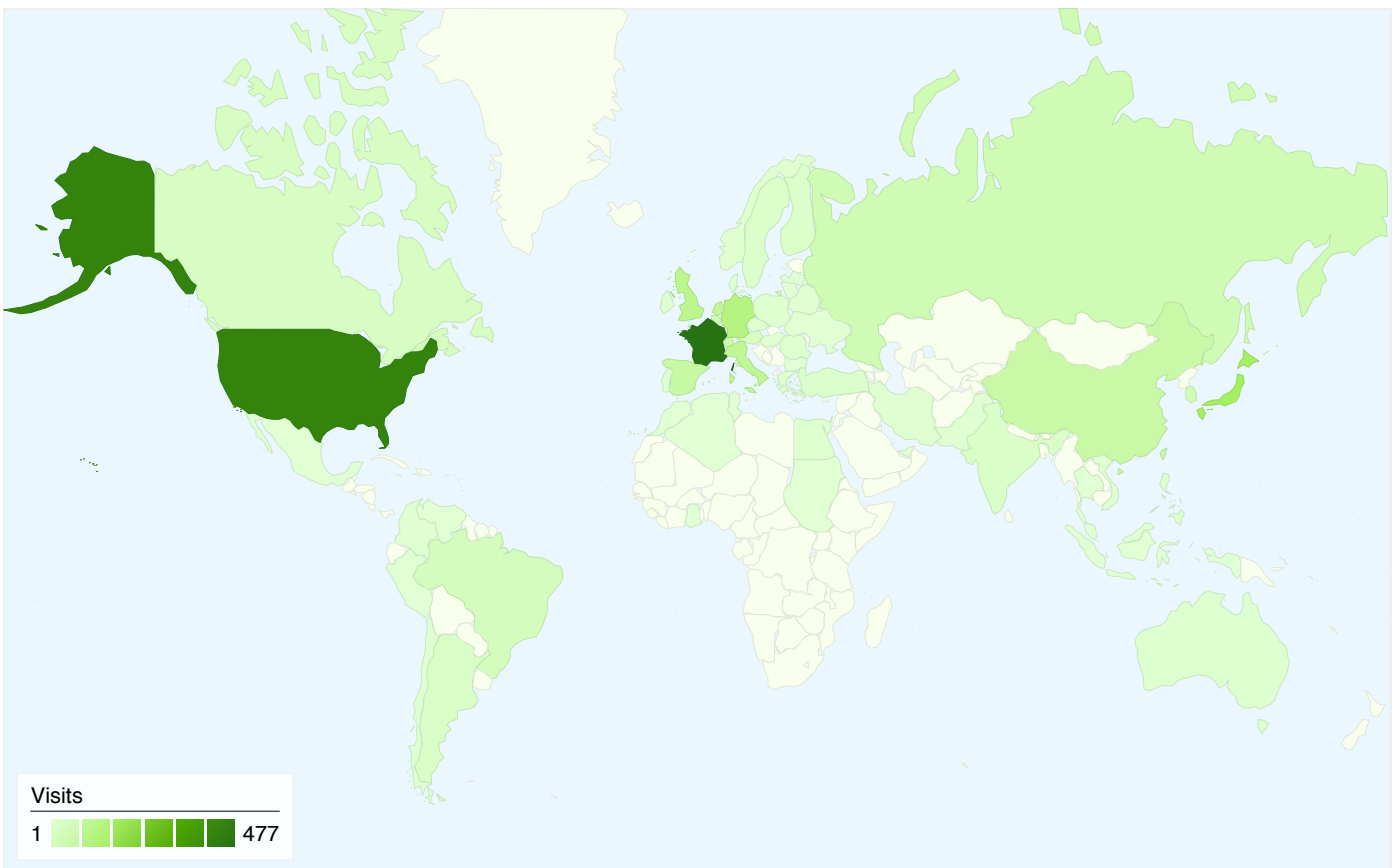

1,418 people visited this site

 **2,092** Visits

 **1,418** Absolute Unique Visitors

 **7,785** Page Views

 **3.72** Average Page Views

 **00:02:50** Time on Site

 **46.65%** Bounce Rate

 **61.23%** New Visits

All traffic sources sent a total of 2,092 visits

-  **10.18%** Direct Traffic
-  **31.12%** Referring Sites
-  **58.70%** Search Engines

- **Search Engines**
1,228.00 (58.70%)
- **Referring Sites**
651.00 (31.12%)
- **Direct Traffic**
213.00 (10.18%)

Top Traffic Sources

Sources	Visits	% visits
google (organic)	1,167	55.78%
nsrec.com (referral)	397	18.98%
(direct) ((none))	213	10.18%
radecs.org (referral)	75	3.59%
conference-service.com	45	2.15%

Keywords	Visits	% visits
radecs	283	23.05%
radecs 2010	189	15.39%
seressa 2009	103	8.39%
radpred	95	7.74%
seressa	68	5.54%

2,092 visits came from 62 countries/territories

Site Usage

Country/Territory	Visits	Pages/Visit	Avg. Time on Site	% New Visits	Bounce Rate
France	477	5.18	00:03:51	54.51%	38.99%
United States	429	3.11	00:02:11	72.03%	51.52%
Japan	161	2.64	00:01:59	54.04%	60.87%
Germany	118	4.91	00:04:10	46.61%	38.98%
United Kingdom	99	3.54	00:02:21	55.56%	32.32%
Italy	90	4.24	00:02:51	73.33%	41.11%
Netherlands	85	3.22	00:01:57	48.24%	48.24%
Spain	69	3.57	00:01:49	69.57%	36.23%
China	65	3.09	00:05:34	66.15%	36.92%
Switzerland	56	2.79	00:00:56	57.14%	51.79%