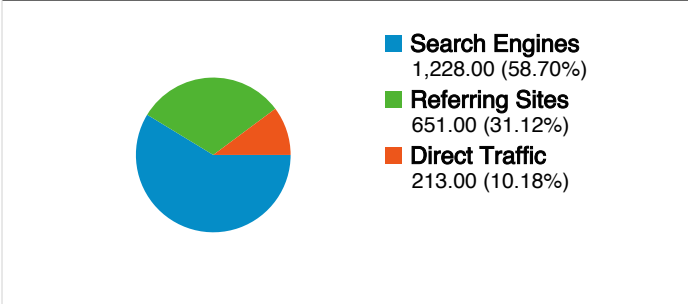

Traffic Sources Overview

Content Overview

Pages	Page Views	% Page Views
/	1,100	14.13%
/agenda-voir-68783.html	661	8.49%
/rubrique,radecs,37134.html	473	6.08%
/accueil.html	389	5.00%
/agenda-voir-68775.html	291	3.74%