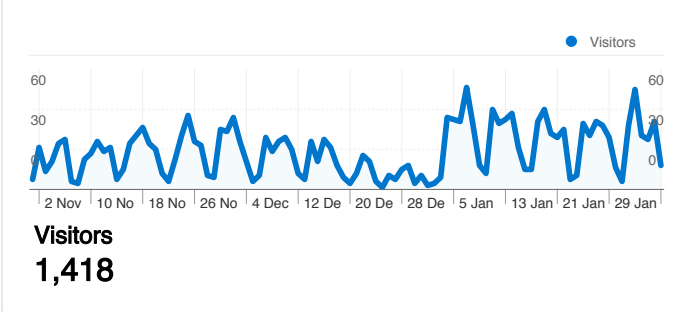

Site Usage

2,092 Visits

46.65% Bounce Rate

7,785 Page Views

00:02:50 Avg. Time on Site

3.72 Pages/Visit

61.23% % New Visits

Visitors Overview

1,418 people visited this site

 **2,092** Visits

 **1,418** Absolute Unique Visitors

 **7,785** Page Views

 **3.72** Average Page Views

 **00:02:50** Time on Site

 **46.65%** Bounce Rate

 **61.23%** New Visits

2,092 visits came from 62 countries/territories

Site Usage

Country/Territory	Visits	Pages/Visit	Avg. Time on Site	% New Visits	Bounce Rate
France	477	5.18	00:03:51	54.51%	38.99%
United States	429	3.11	00:02:11	72.03%	51.52%
Japan	161	2.64	00:01:59	54.04%	60.87%
Germany	118	4.91	00:04:10	46.61%	38.98%
United Kingdom	99	3.54	00:02:21	55.56%	32.32%
Italy	90	4.24	00:02:51	73.33%	41.11%
Netherlands	85	3.22	00:01:57	48.24%	48.24%
Spain	69	3.57	00:01:49	69.57%	36.23%
China	65	3.09	00:05:34	66.15%	36.92%
Switzerland	56	2.79	00:00:56	57.14%	51.79%

1 - 10 of 62

Pages on this site were viewed a total of 7,785 times

 **7,785** Page Views

 **5,823** Unique Views

 **46.65%** Bounce Rate

Top Content

Pages	Page Views	% Page Views
/	1,100	14.13%
/agenda-voir-68783.html	661	8.49%
/rubrique,radecs,37134.html	473	6.08%
/accueil.html	389	5.00%
/agenda-voir-68775.html	291	3.74%