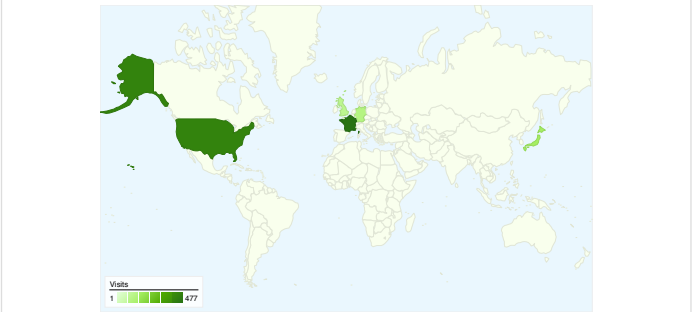

Map Overlay