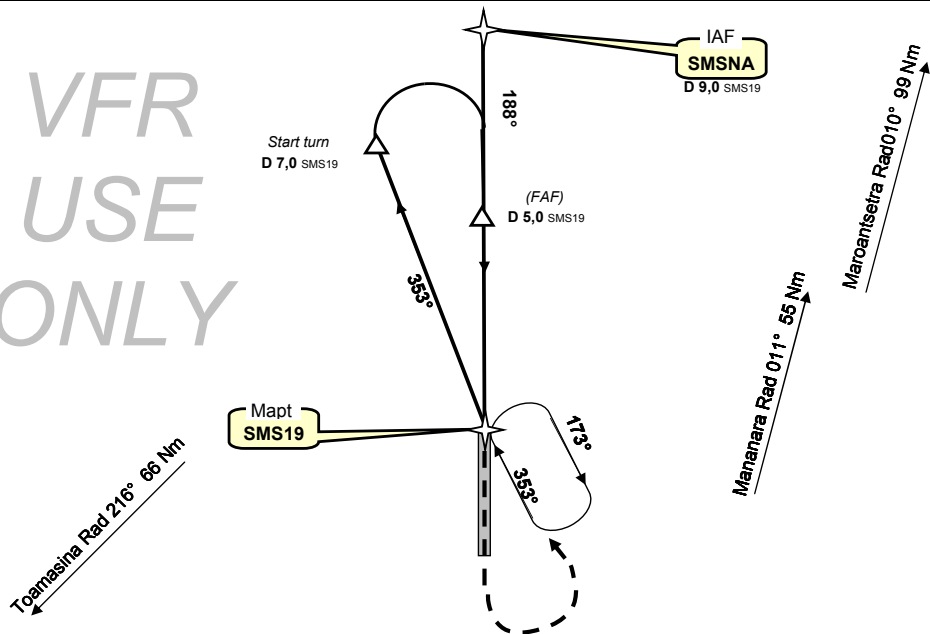

FMMS
SMS

Makaya plates

Ste Marie, MADAGASCAR
GPS Rwy 19

14-mai-10

TWR AFIS : 120,30 VHF			Tana Info : 8879 HF 5634 HF		
Auto Info : 118,10 VHF			Tana Info : 128,90 VHF		
Wpt	Final Apch Crs	MDA (H)	Apt Elev	Rwy Lenght	Rwy Texture
SMS19	188°	350' (343')	007'	1400 m 4590'	TAR

Missed App : climb straight ahead to 1000', then turn left climbing to 1500' to rejoin the hold at SMS19 and hold.

VFR
USE
ONLY

SMS19	S 17° 05,386' / E 049° 48,928'					
SMSNA	Rad 008° 9 Nm from SMS19					
SMS01	S 17° 06,129' / E 049° 49,013'					
Grnd speed-Kts	70	90	100	120	140	160
Descent gradient 5,0%	350 fpm	450 fpm	500 fpm	600 fpm	700 fpm	800 fpm

Straight In
MDA (H) 350' (343)
NIGHT: Not Authorized

change : waypoint typo on SMS19