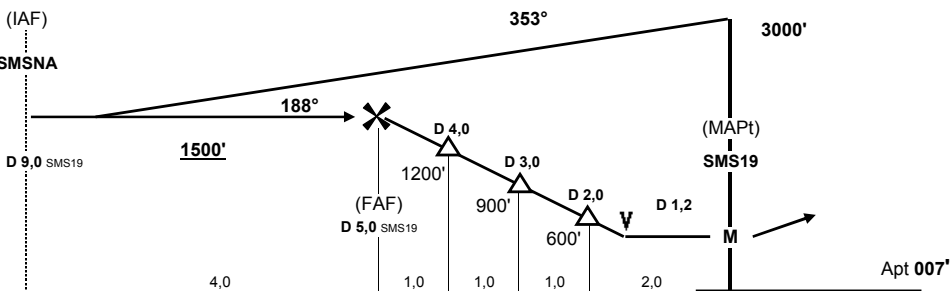

FMMS
SMS

Makaya plates

Ste Marie, MADAGASCAR
GPS Rwy 19

14-mai-10

TWR AFIS : 120,30 VHF			Tana Info : 8879 HF 5634 HF		
Auto Info : 118,10 VHF			Tana Info : 128,90 VHF		
Wpt	Final Apch Crs	MDA (H)	Apt Elev	Rwy Lenght	Rwy Texture
SMS19	188°	350' (343')	007'	1400 m 4590'	TAR

Missed App : climb straight ahead to 1000', then turn left climbing to 1500' to rejoin the hold at SMS19 and hold.

VFR
USE
ONLY

SMS19	S 17° 05,386' / E 049° 48,928'					
SMSNA	Rad 008° 9 Nm from SMS19					
SMS01	S 17° 06,129' / E 049° 49,013'					
Grnd speed-Kts	70	90	100	120	140	160
Descent gradient 5,0%	350 fpm	450 fpm	500 fpm	600 fpm	700 fpm	800 fpm

Straight In
MDA (H) 350' (343)
NIGHT: Not Authorized

change : waypoint typo on SMS19