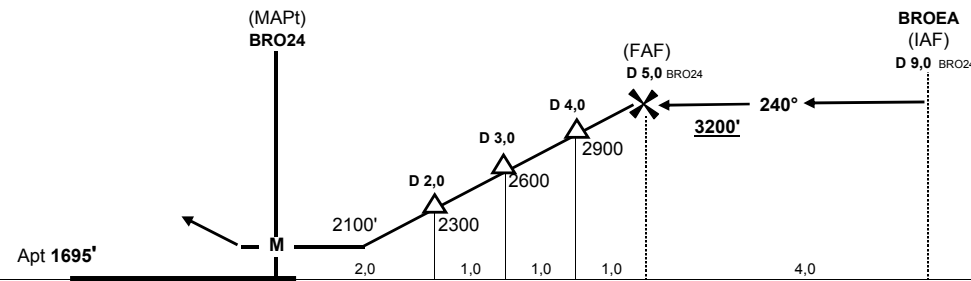

FEFI
BRO

Jungle plates
15-mai-10

Birao, CENTRAFRIQUE
GPS Rwy 24

Auto Info : 118,10 VHF			Brazza : 127,10 VHF 8903 HF			
Bangui APP & TWR : 119,70			Refueller Sat phone : +870 76 201 59 95			
Wpt	Final Apch Crs	MDA (H)	Apt Elev	Rwy Length	RWY Texture	
BRO24	240°	2100' (405')	1695'	1800 m 5902'	LATERITE	

Missed App : Climb STRAIGHT AHEAD to 2700', then turn Left climbing to 3200' to rejoin BRO24 and hold.

Experimental Basis

BRO24	N 10° 14.445' / E 022° 43.392'						Straight in
BROEA	BRO24 rad 060° 9 Nm						
BRO06	N 10° 13.991' / E 022° 42.545'						
Gnd speed-Kts	70	90	100	120	140	160	MDA (H) 2100' (405')
Descent gradient 5,0%	350 fpm	450 fpm	500 fpm	600 fpm	700 fpm	800 fpm	
							NIGHT: Not Authorized