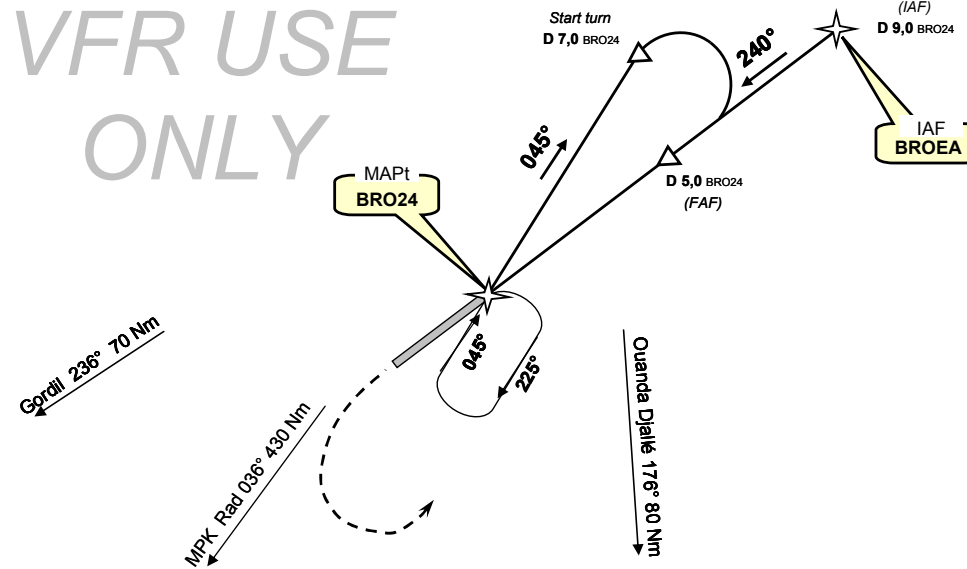

FEFI
BRO

Jungle plates
15-mai-10

Birao, CENTRAFRIQUE
GPS Rwy 24

Auto Info : 118,10 VHF			Brazza : 127,10 VHF 8903 HF			
Bangui APP & TWR : 119,70			Refueller Sat phone : +870 76 201 59 95			
Wpt	Final Apch Crs	MDA (H)	Apt Elev	Rwy Length	RWY Texture	
BRO24	240°	2100' (405')	1695'	1800 m 5902'	LATERITE	

Missed App : Climb STRAIGHT AHEAD to 2700', then turn Left climbing to 3200' to rejoin BRO24 and hold.

Experimental Basis

BRO24	N 10° 14.445' / E 022° 43.392'						Straight in
BROEA	BRO24 rad 060° 9 Nm						
BRO06	N 10° 13.991' / E 022° 42.545'						
Gnd speed-Kts	70	90	100	120	140	160	MDA (H) 2100' (405')
Descent gradient 5,0%	350 fpm	450 fpm	500 fpm	600 fpm	700 fpm	800 fpm	
							NIGHT: Not Authorized